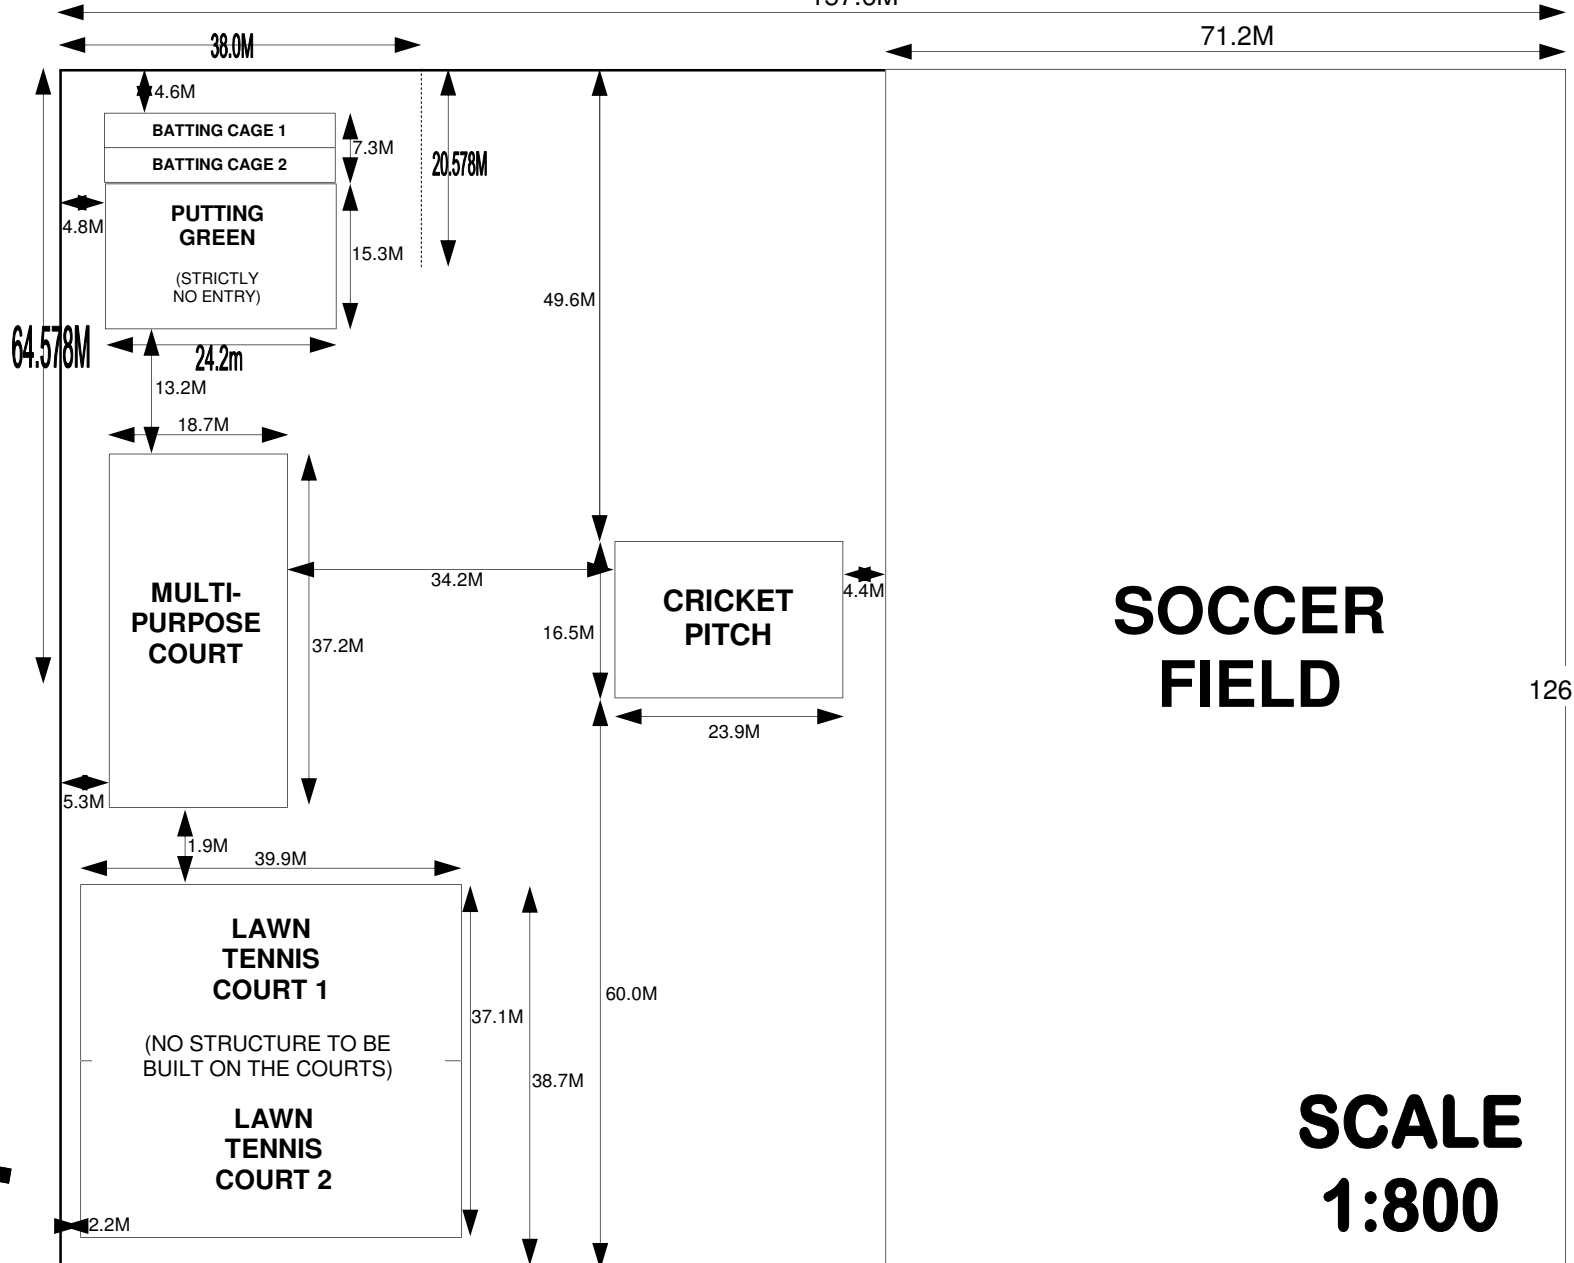

SINGAPORE RECREATION CLUB LAYOUT

CONNAUGHT DRIVE
157.6M

ClubHouse

PAVEMENT (DIVIDER FROM SCC)

**SOCCER
FIELD**

**SCALE
1:800**

St. Andrew's Road