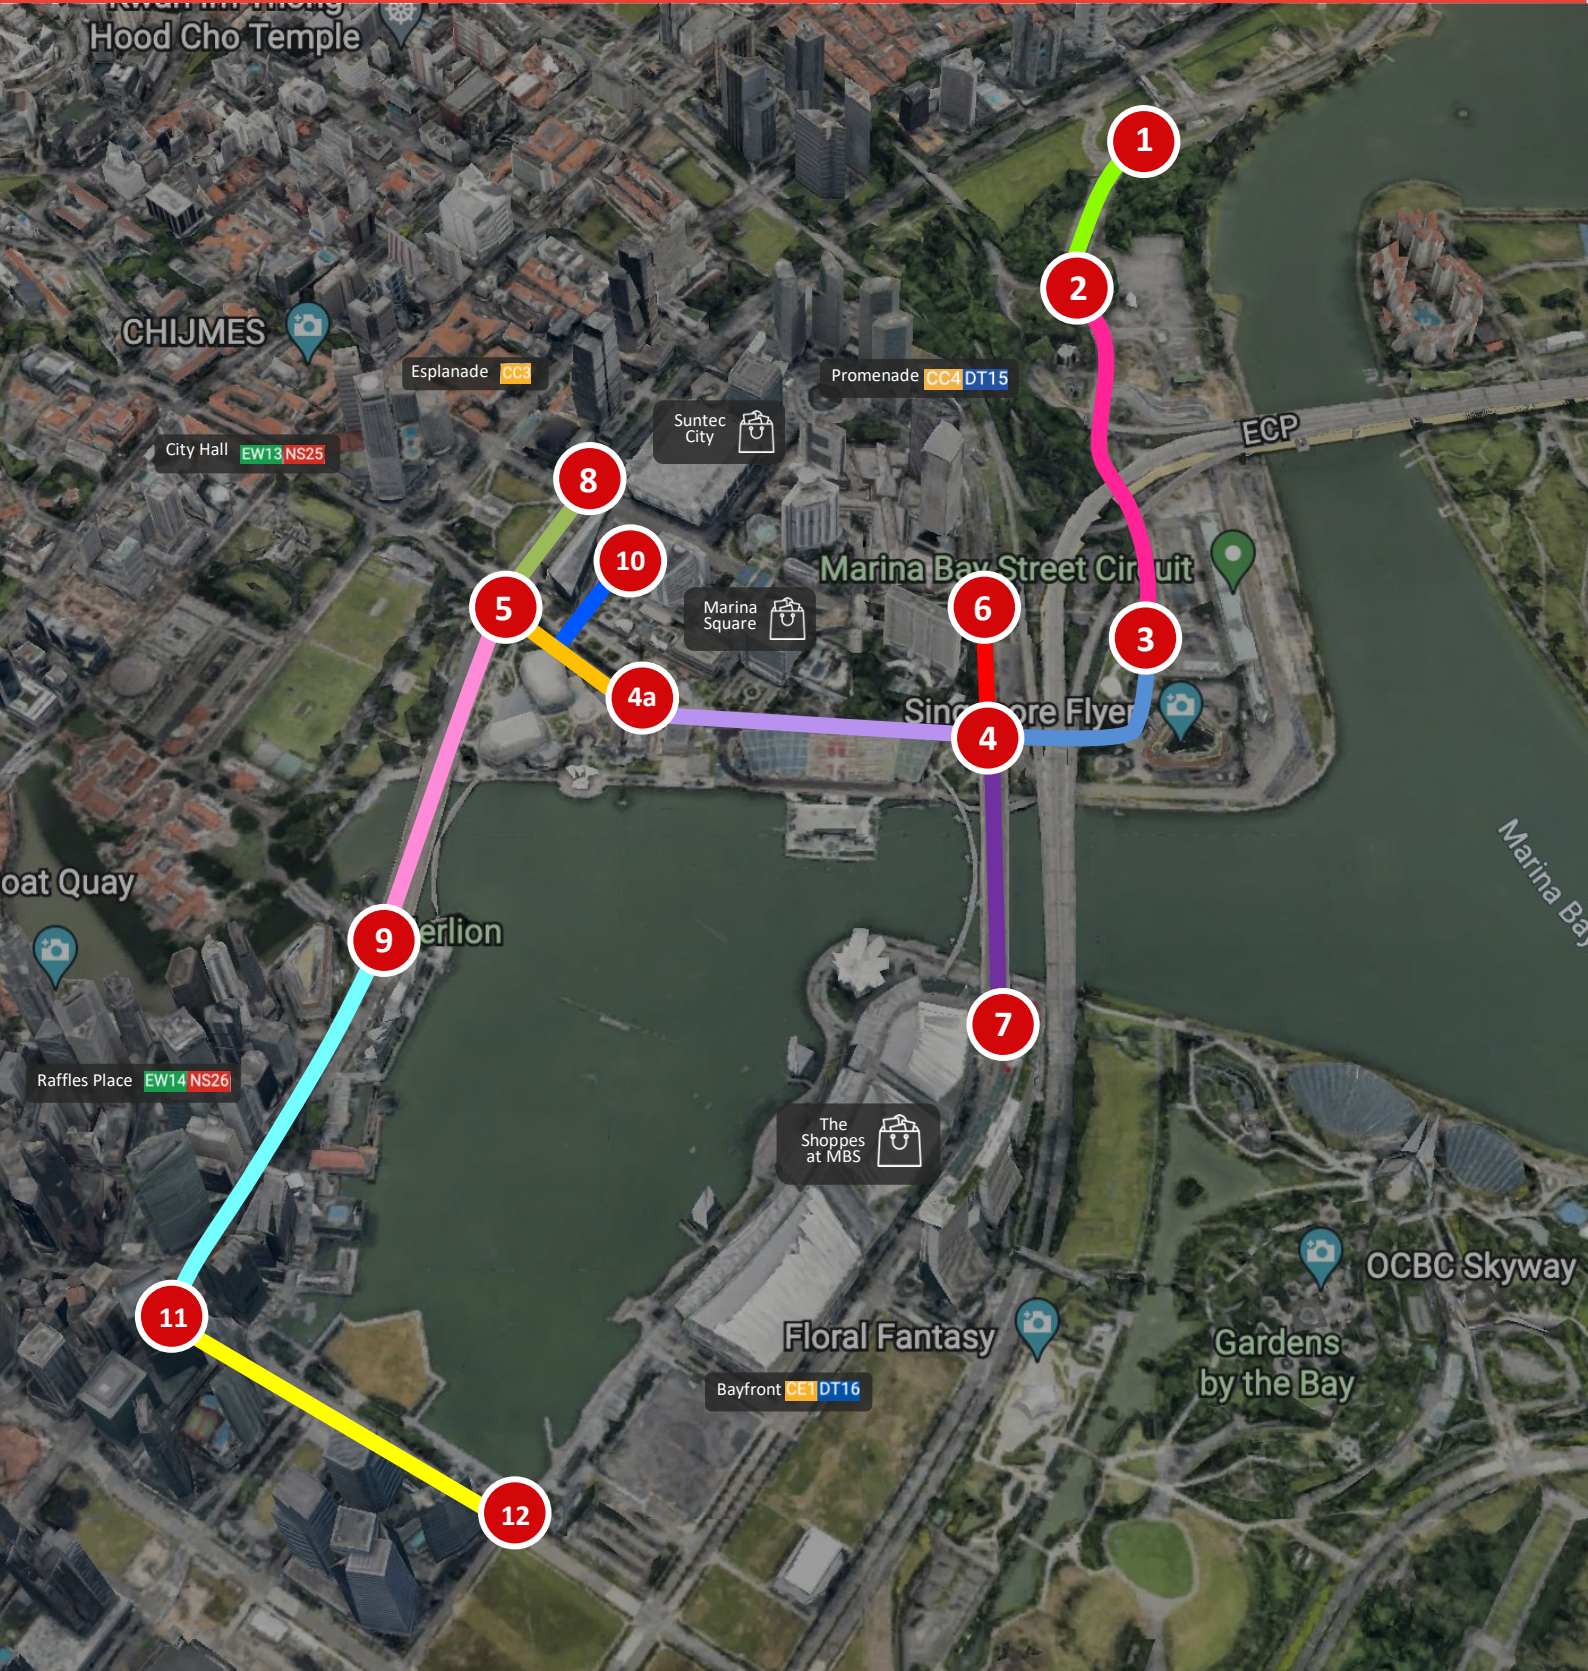

ROAD CLOSURE ADVISORY

NDP 2022.

STRONGER TOGETHER, MAJULAH!